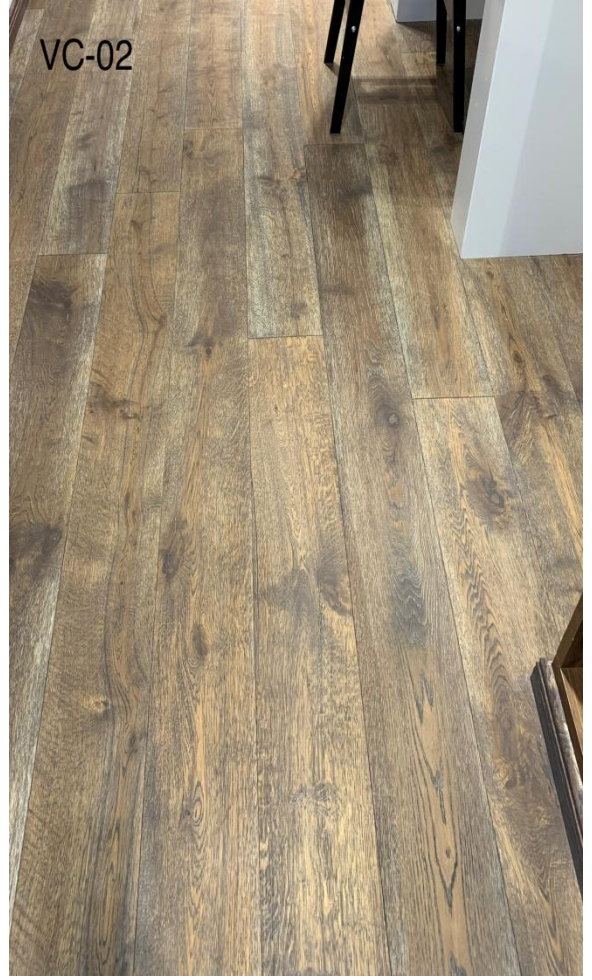

# LEO KING<sup>®</sup>

ONE STOP FOR ALL ARCHITECTURAL  
& DECORATIVE NEEDS

Photo: Red Hog Media

VC-02

LK-VC02 DE (73.23" x 7.48" x 15mm)

LK-VC02 DE (73.23" x 7.48" x 15mm)

Photo: Solid Kitchen & Bath / Berkay Demirkan