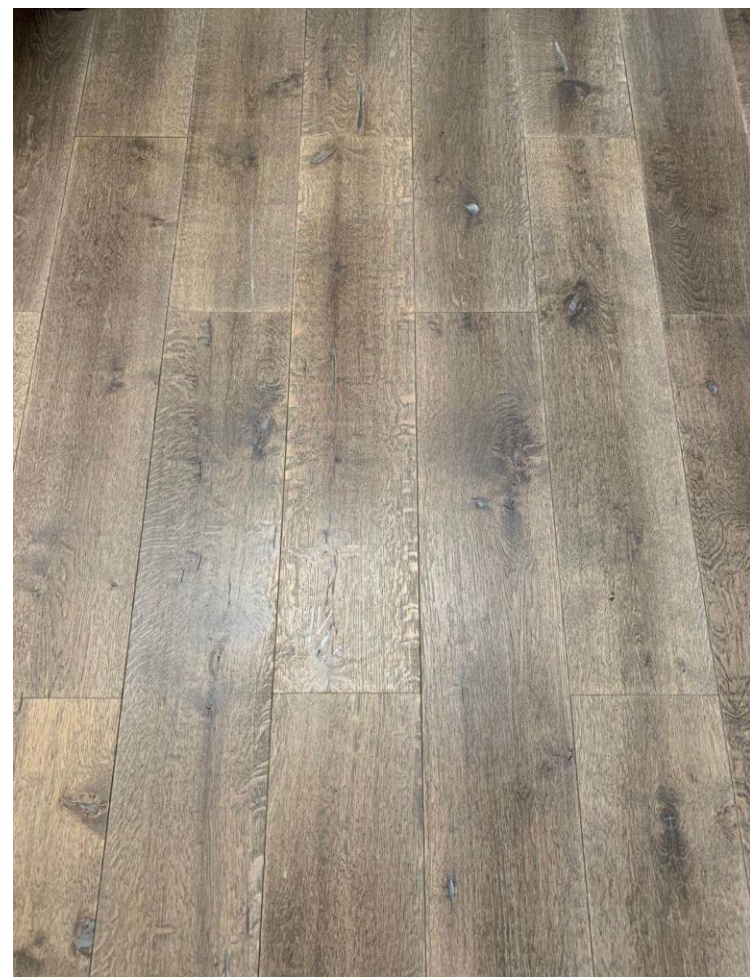

LK-BC081 DE (73.23" x 7.48" x 15mm)