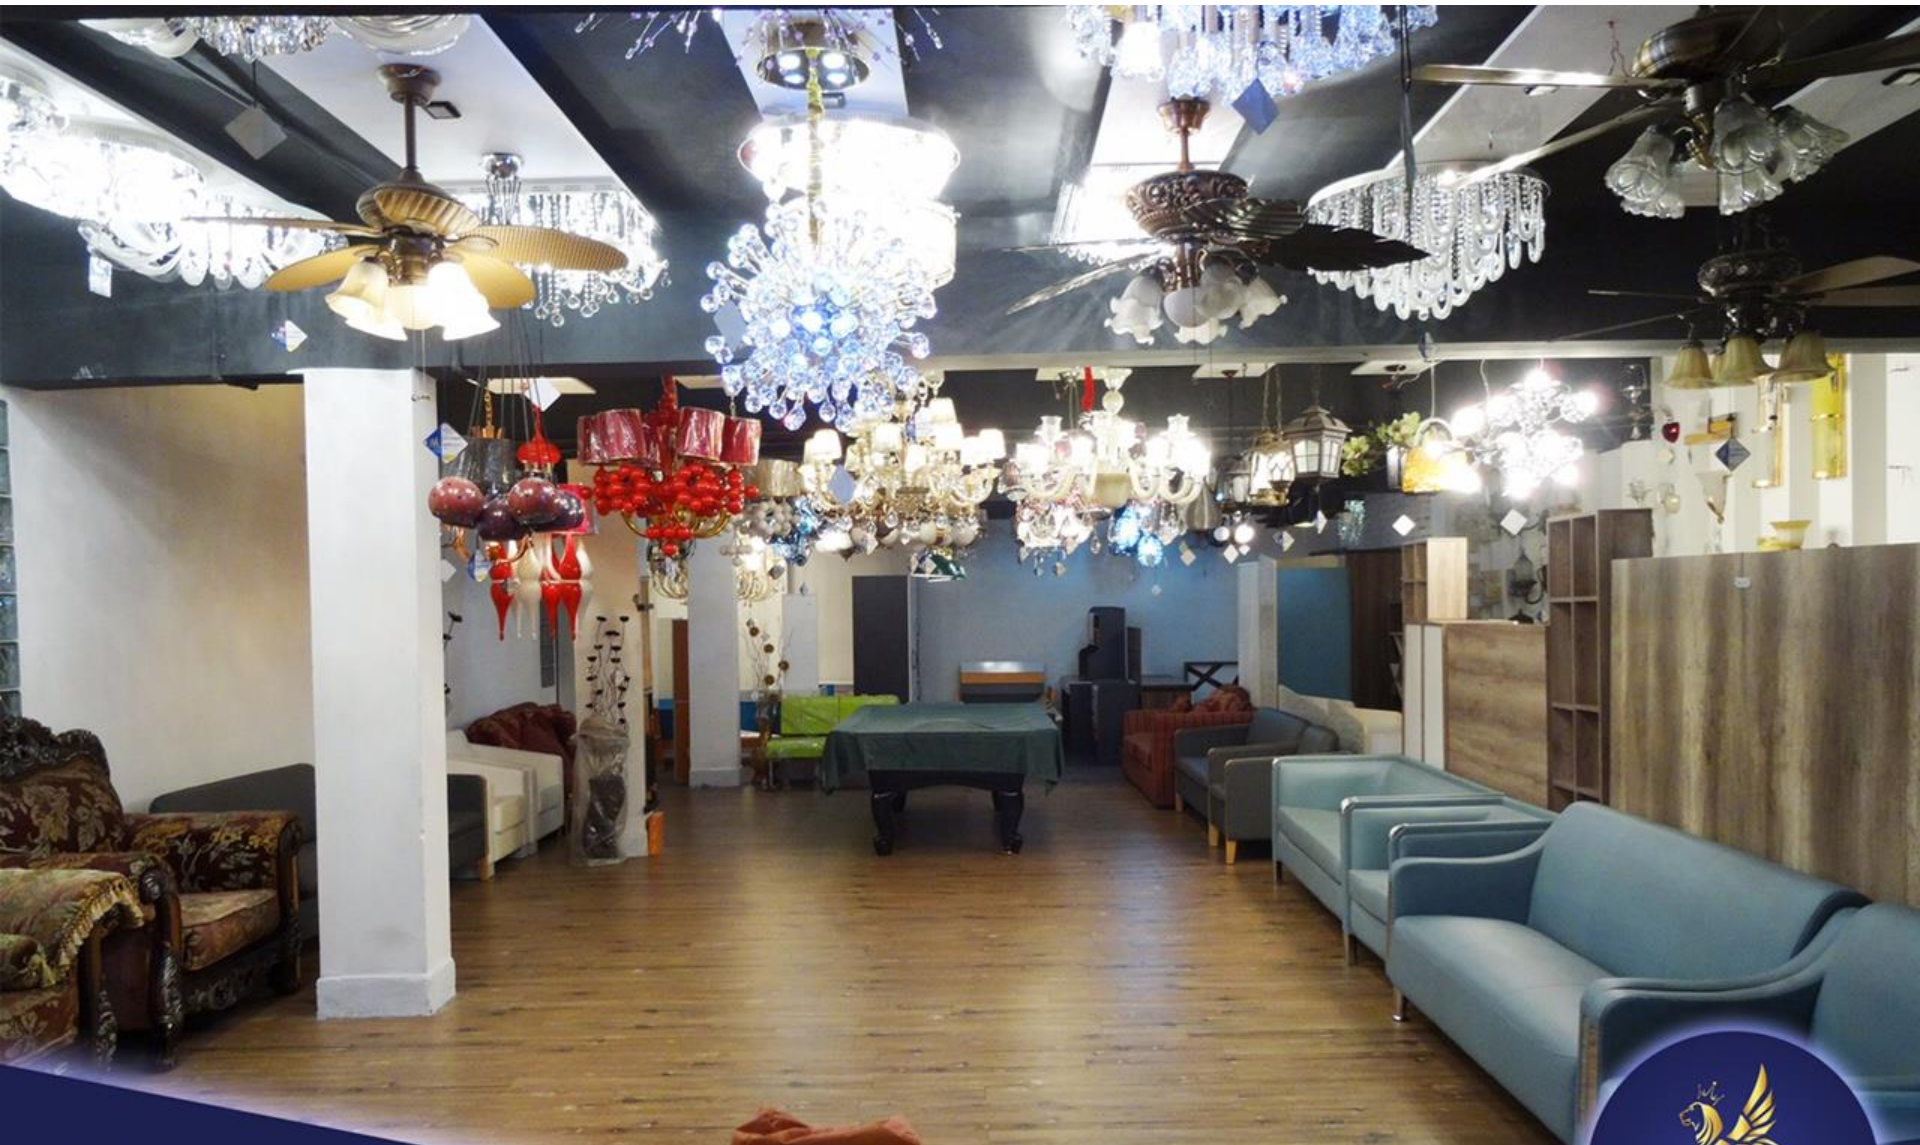

LK-FM2016, (1' x 1')

LK-YH2021, (1' x 1')
Limited stock

LK-YC-117 (1ft x 2ft)

Sofa Set

Floor Stand Lamp

Pool Table

Office Sofa Set

Bean Bags